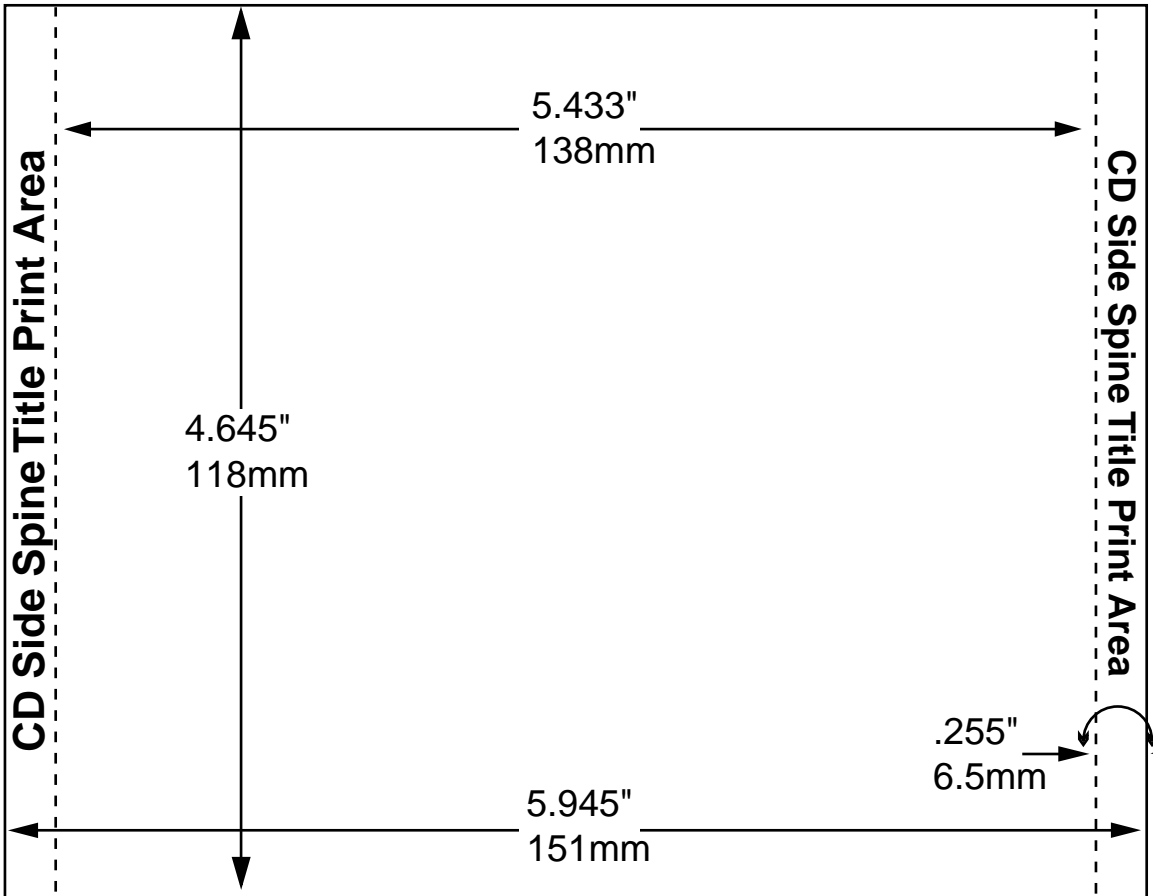

# CD TRAY CARD

1/4 Bleed All Around

1/4 Bleed All Around